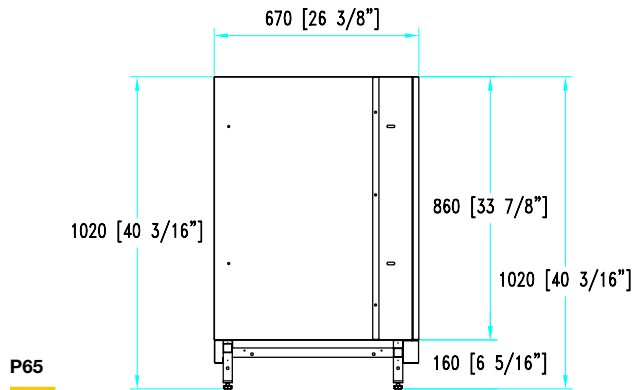

Outside corner 90°  
Open storage

**P65**

Outside corner 90°  
Open storage

**P58**

Outside corner 90°  
Stainless steel hinged door

**P65**

Outside corner 90°  
Stainless steel hinged door

# Neutral corner units without worktop

**H 102**  
**P 58-65**

**P58**

Inside corner 90°

**P65**

Inside corner 90°

**P58**

Outside corner 90°  
Open storage