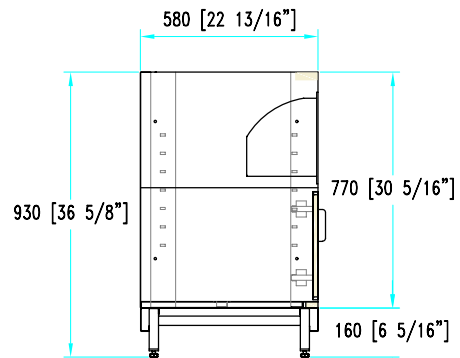

Coffee grounds hopper
with S/S hinged door below