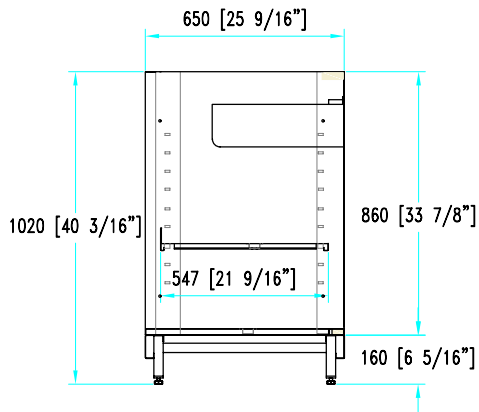

Special neutral units

stainless steel structure

H 102
P 65

Cash drawer unit with open storage compartment
Coffee drawer unit with open storage compartment