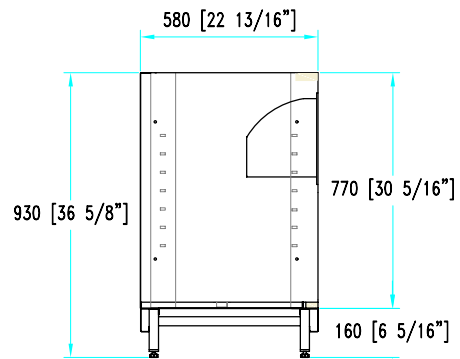

Coffee grounds hopper
and lower open storage compartment