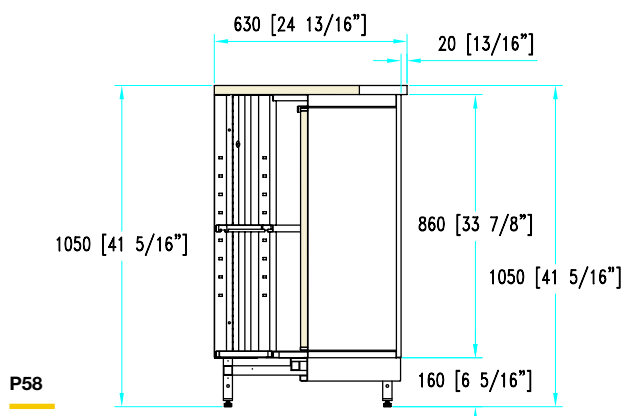

# Neutral corner units

with worktop  
without backsplash riser

**H 102**  
**P 58-65**

**P58**

Inside corner 90°

**P65**

Inside corner 90°

**P58**

Outside corner 90°  
Open storage

**P65**

Outside corner 90°  
Open storage

**P58**

Outside corner 90°  
Stainless steel hinged door

**P65**

Outside corner 90°  
Stainless steel hinged door