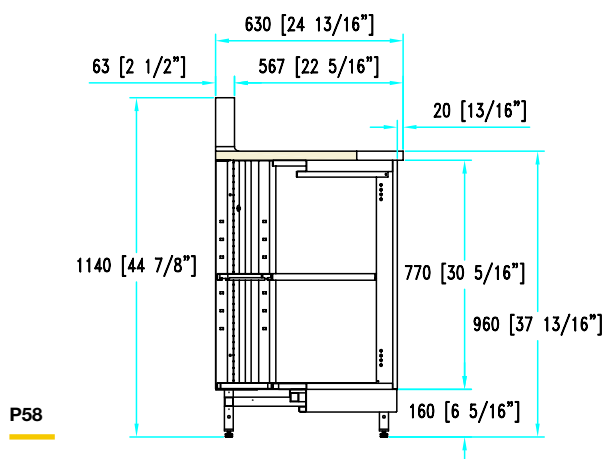

# Neutral corner units

with worktop  
with backsplash riser

**H 93**  
**P 58-65**

**P58**

Inside corner 90°

**P65**

Inside corner 90°

**P58**