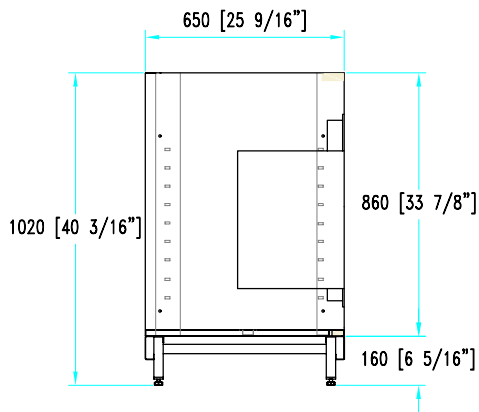

Single garbage hopper