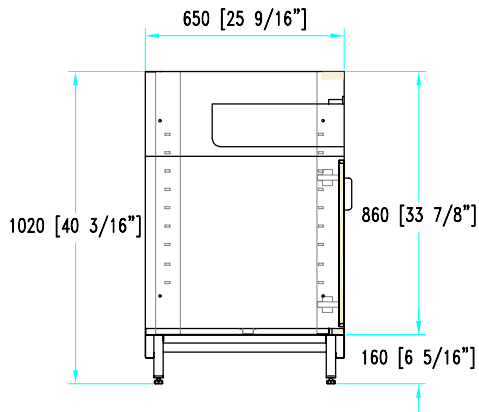

## stainless steel structure

**H 102**  
**P 65**

Cash drawer unit with open storage compartment  
Coffee drawer unit with open storage compartment

Coffee grounds hopper  
and lower open storage compartment