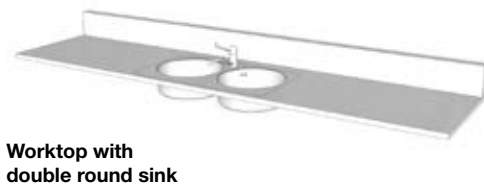

N - Non-refrigerated

Worktops and sinks