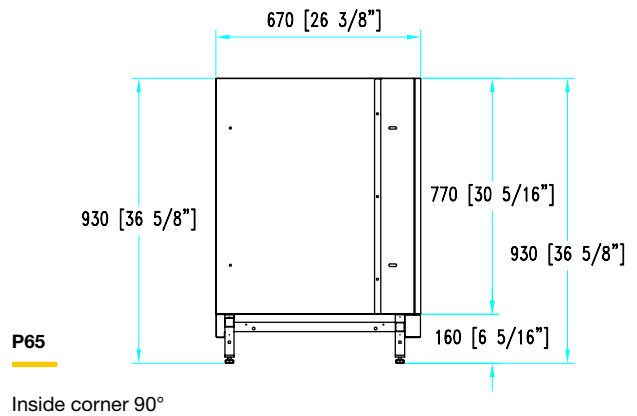

# Neutral corner units without worktop

**H 93**  
**P 58-65**