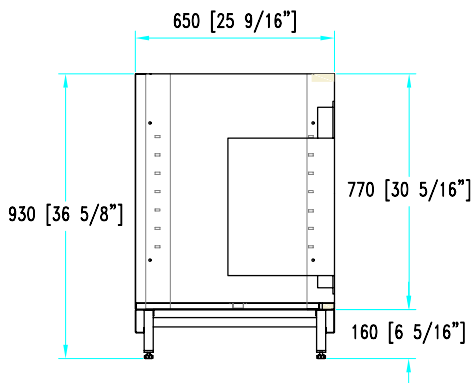

Single garbage hopper