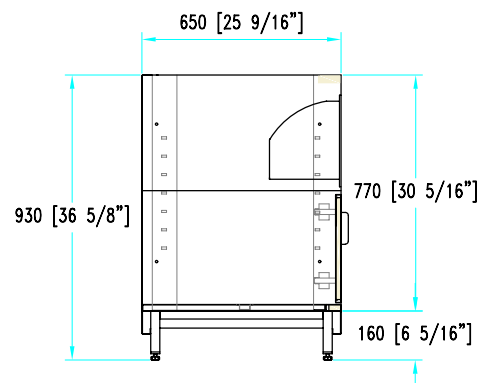

Coffee grounds hopper
with S/S hinged door below