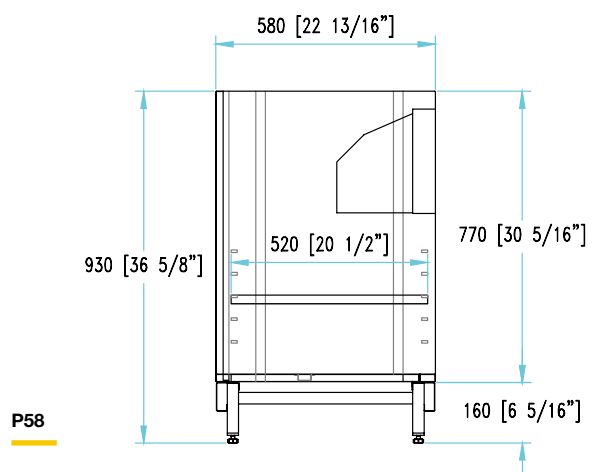

Outside corner 90°  
Open storage

**P65**

Outside corner 90°  
Open storage

**P58**

Outside corner 90°  
Stainless steel hinged door

**P65**

Outside corner 90°  
Stainless steel hinged door

# Coffee machine back bar units

open storage  
without worktop

**H 93**  
**P 58-65**