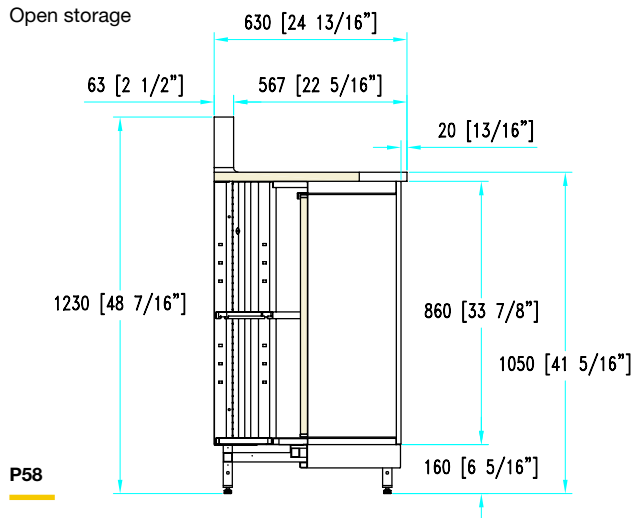

P58

Outside corner 90°
Stainless steel hinged door