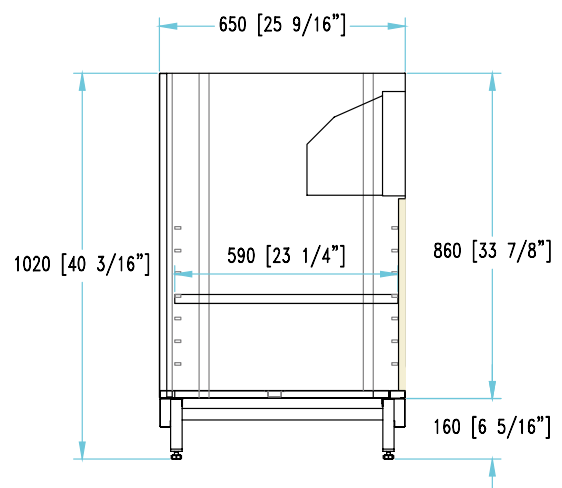

Coffee machine back bar units

with hinged doors
without worktop

H 102
P 58-65