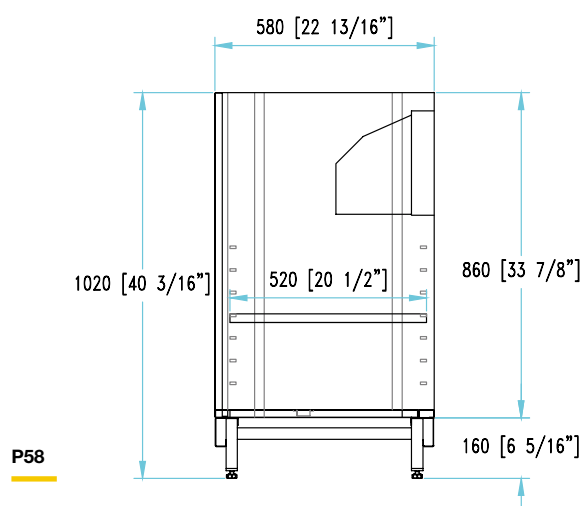

Coffee machine back bar units

open storage
without worktop

H 102
P 58-65