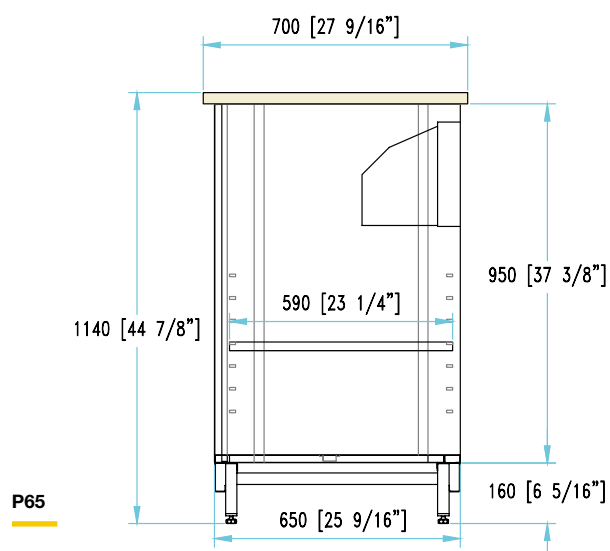

Coffee machine back bar units

open storage
with worktop
without backsplash riser

H 114
P 58-65