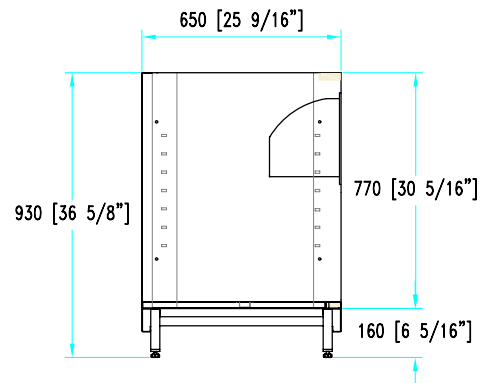

Coffee grounds hopper
and lower open storage compartment