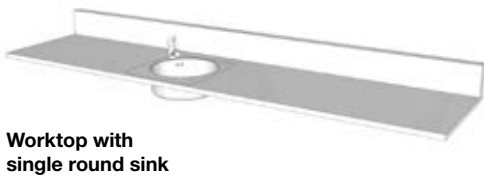

N - Non-refrigerated

Worktops and sinks