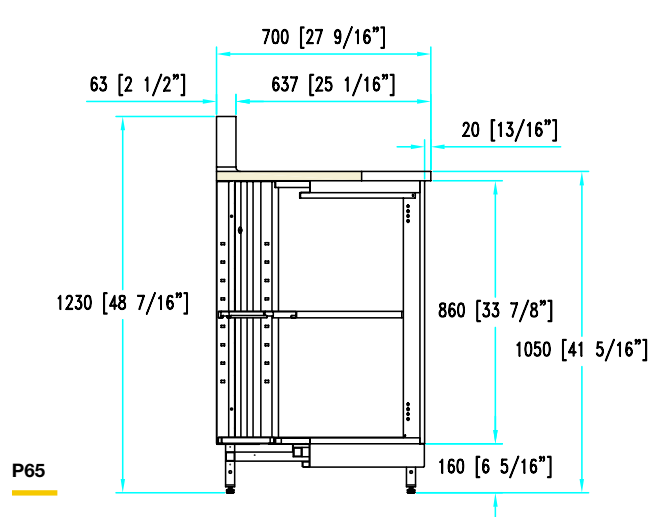

P65

Outside corner 90°
Open storage