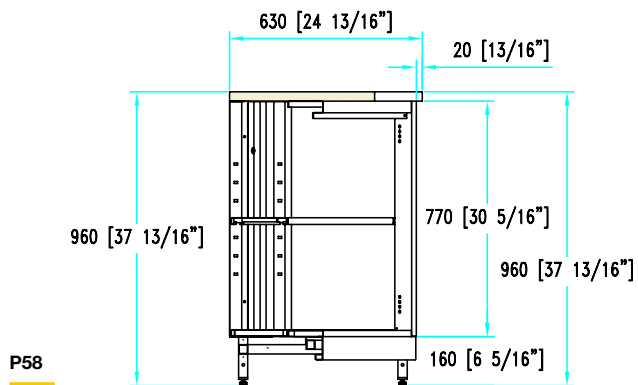

# Neutral corner units with worktop without backsplash riser

**H 93**  
**P 58-65**

**P58**

Inside corner 90°

**P65**

Inside corner 90°

**P58**

Outside corner 90°  
Open storage