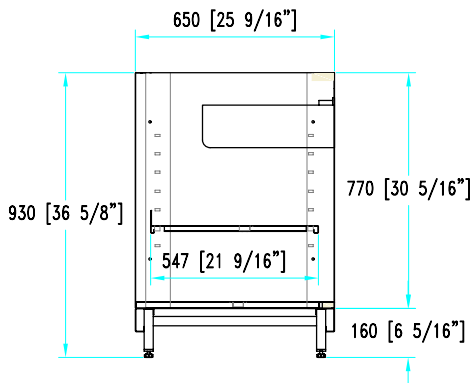

Special neutral units

stainless steel structure

H 93
P 65

Cash drawer unit with open storage compartment
Coffee drawer unit with open storage compartment