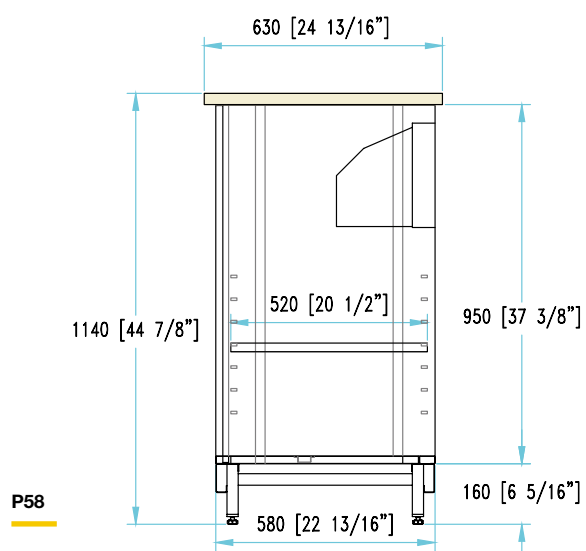

Coffee machine back bar units

open storage
with worktop
without backsplash riser

H 114
P 58-65