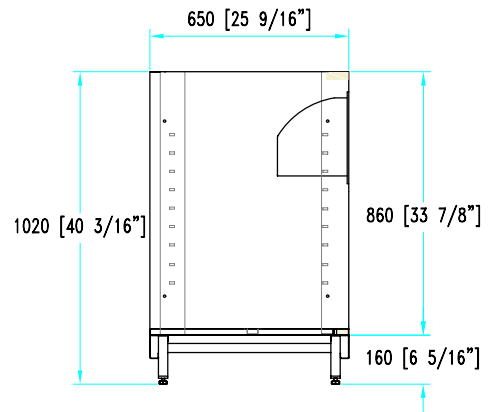

Coffee grounds hopper
and lower open storage compartment