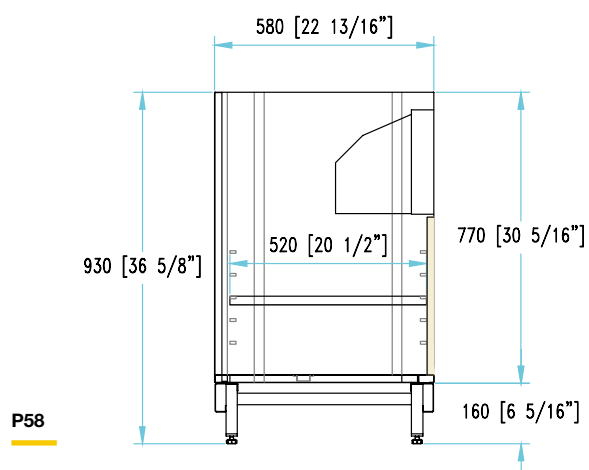

Coffee machine back bar units with hinged doors without worktop

H 93
P 58-65