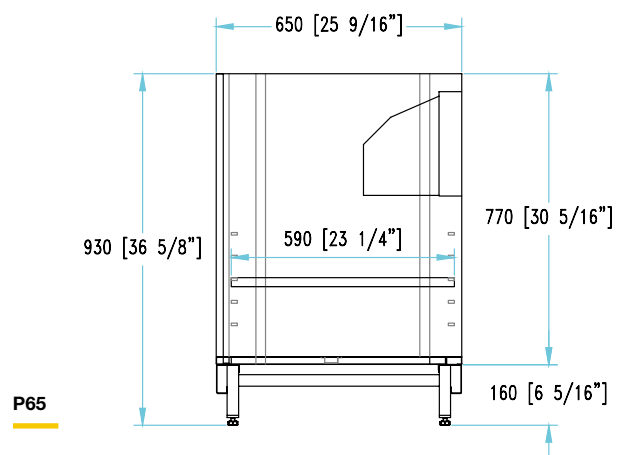

Outside corner 90°  
Open storage

**P65**

Outside corner 90°  
Open storage

**P58**

Outside corner 90°  
Stainless steel hinged door

**P65**

Outside corner 90°  
Stainless steel hinged door

# Coffee machine back bar units

open storage  
without worktop

**H 93**  
**P 58-65**