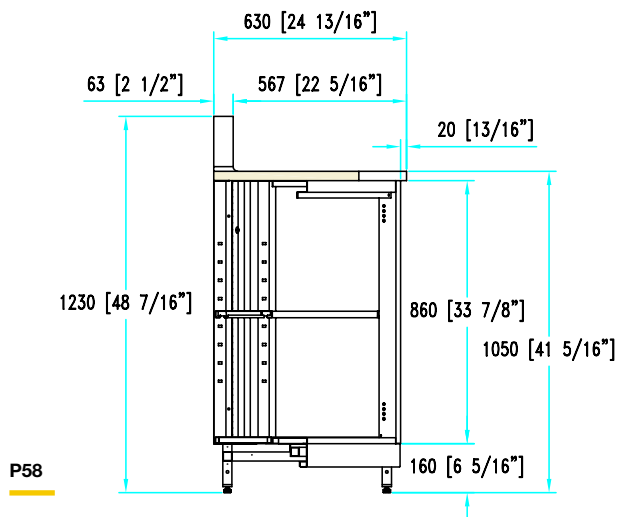

# Neutral corner units

with worktop  
with backsplash riser

**H 102**  
**P 58-65**

**P58**

Inside corner 90°

**P65**

Inside corner 90°

**P58**

Outside corner 90°  
Open storage

**P65**

Outside corner 90°  
Open storage

**P58**

Outside corner 90°  
Stainless steel hinged door

**P65**

Outside corner 90°  
Stainless steel hinged door