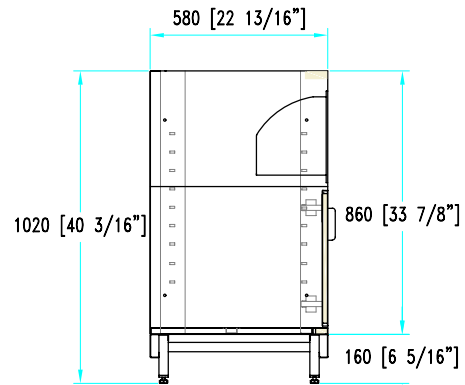

Coffee grounds hopper
with S/S hinged door below