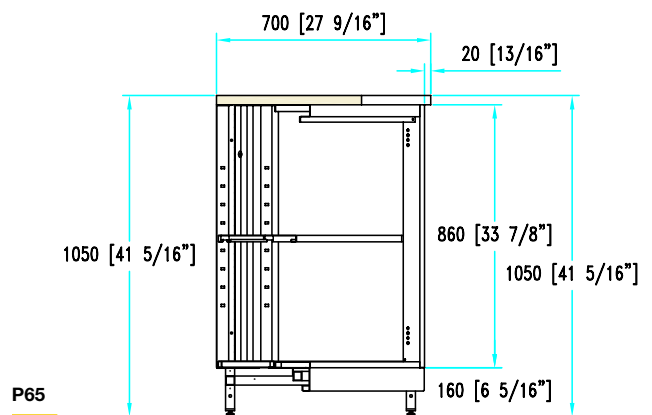

P65

Outside corner 90°
Open storage