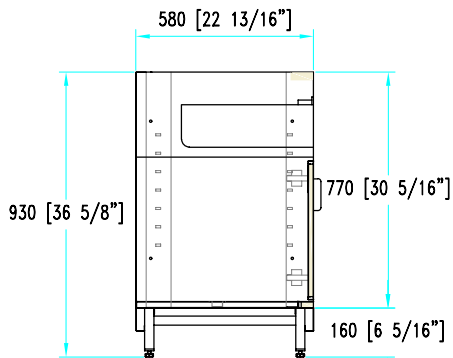

## stainless steel structure

**H 93**  
**P 58**

Cash drawer unit with open storage compartment  
Coffee drawer unit with open storage compartment

Coffee grounds hopper  
and lower open storage compartment