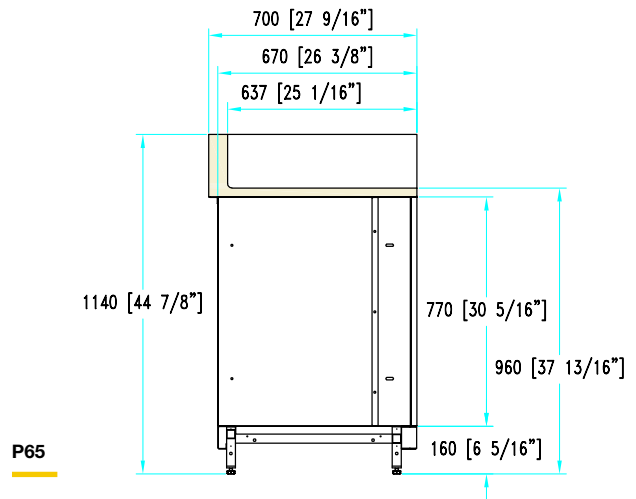

# Neutral corner units

with worktop  
with backsplash riser

**H 93**  
**P 58-65**

**P58**

Inside corner 90°

**P65**

Inside corner 90°

**P58**

Outside corner 90°  
Open storage

**P65**

Outside corner 90°  
Open storage

**P58**

Outside corner 90°  
Stainless steel hinged door

**P65**

Outside corner 90°  
Stainless steel hinged door