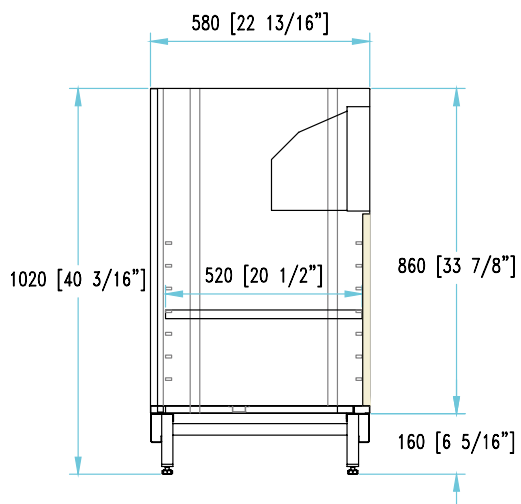

Coffee machine back bar units

with hinged doors
without worktop

H 102
P 58-65