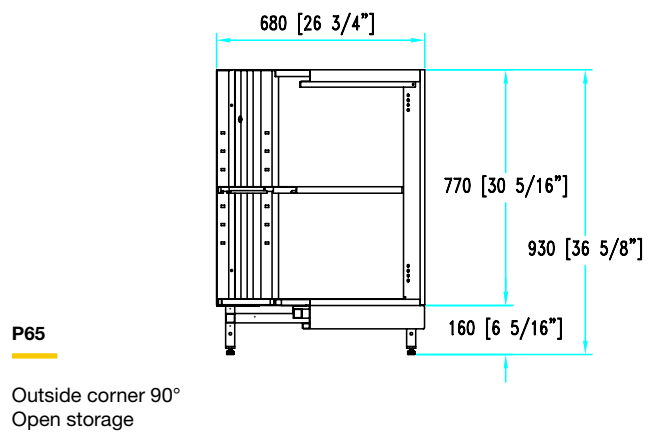

# Neutral corner units without worktop

**H 93**  
**P 58-65**