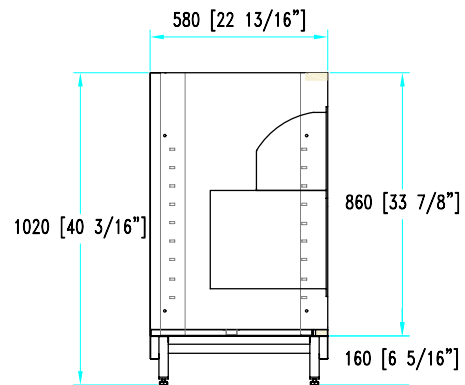

Double garbage hopper