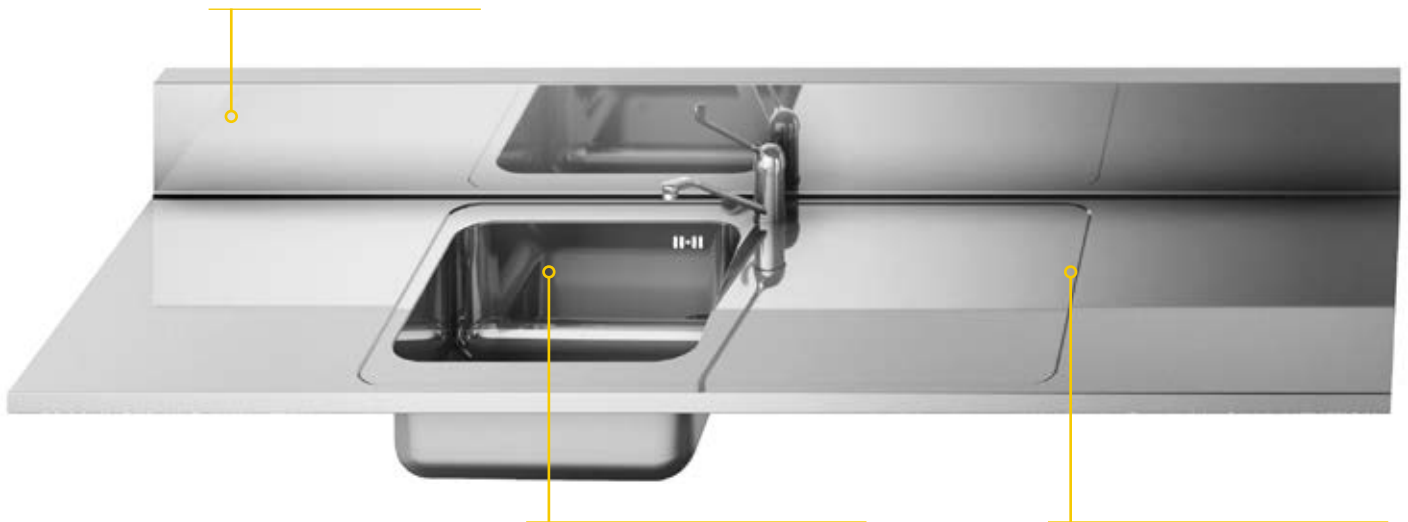

# Worktops and sinks

**P 40-63-70**  
L 50 to 400

Worktop can be supplied with or without backsplash riser

Square sink available single or double.

Lowered area surrounding the sink - single or double.

**Left hand side boxed backsplash riser**