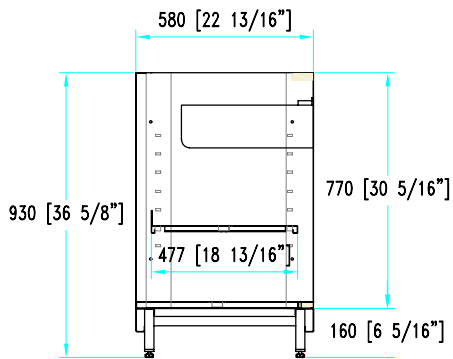

Special neutral units

stainless steel structure

H 93
P 58

Cash drawer unit with open storage compartment
Coffee drawer unit with open storage compartment