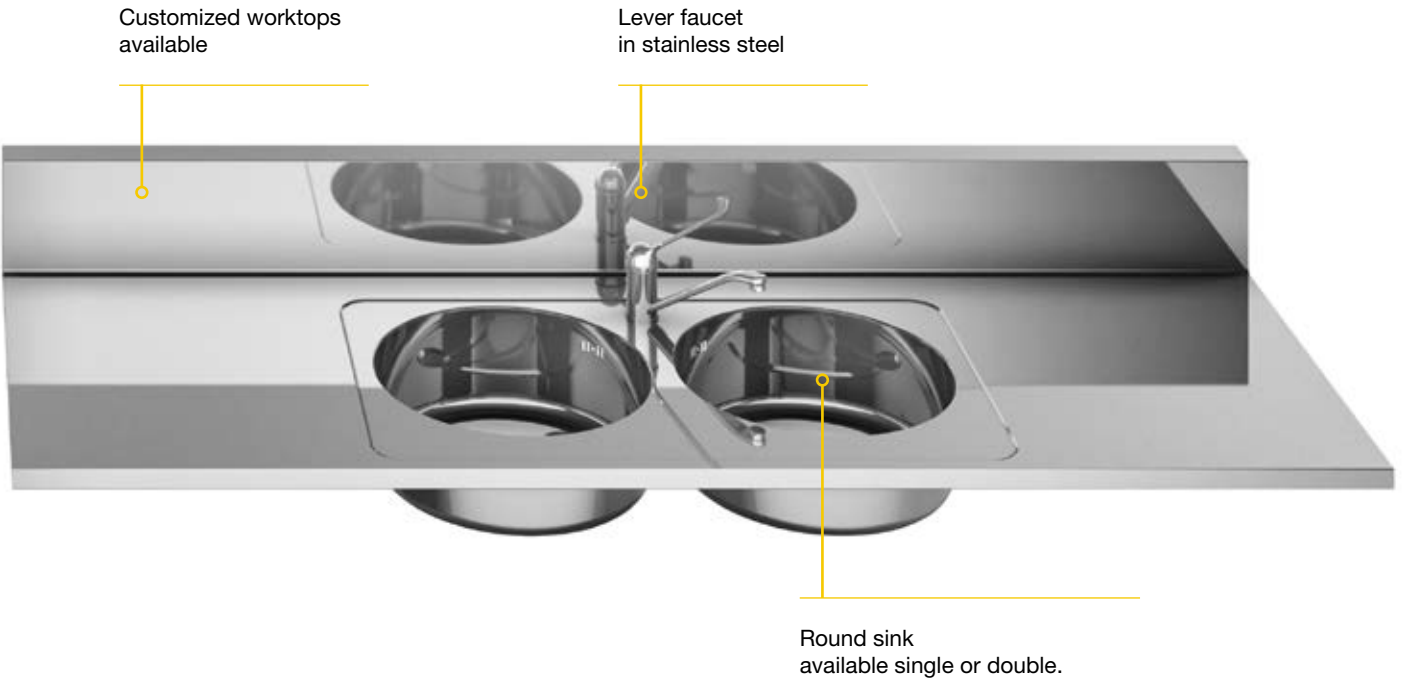

N - Non-refrigerated

Worktops and sinks