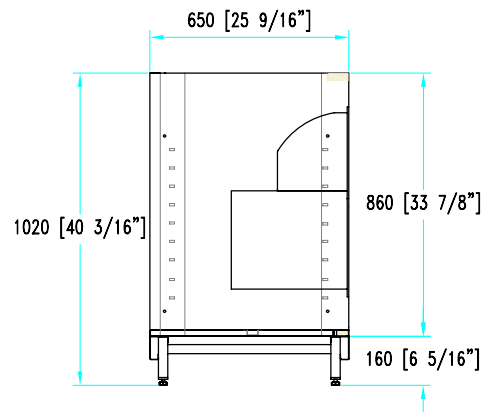

Double garbage hopper