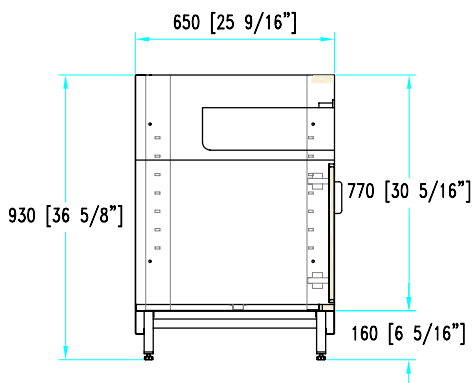

## stainless steel structure

**H 93**  
**P 65**

Cash drawer unit with open storage compartment  
Coffee drawer unit with open storage compartment

Coffee grounds hopper  
and lower open storage compartment