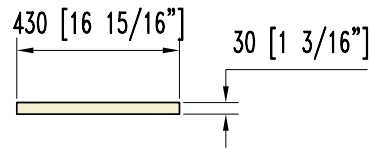

Worktops

witout backsplash riser
without lowering

P 40-63-70

P40