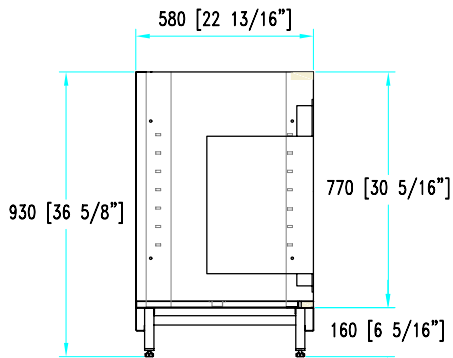

Single garbage hopper