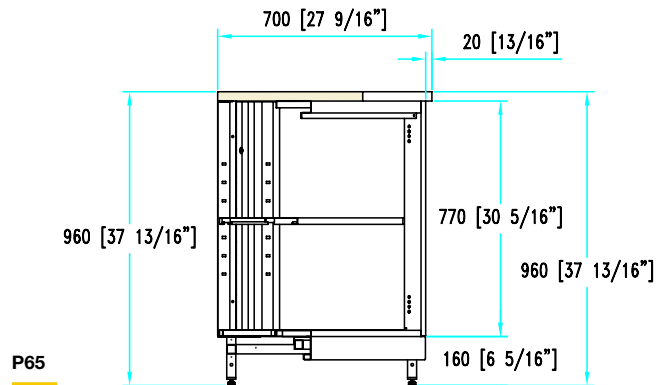

# Neutral corner units with worktop without backsplash riser

**H 93**  
**P 58-65**

**P58**

Inside corner 90°

**P65**

Inside corner 90°

**P58**

Outside corner 90°  
Open storage