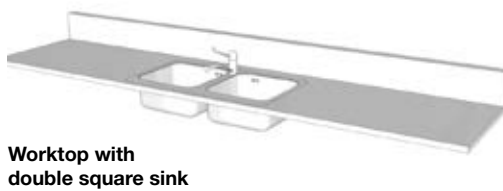

N - Non-refrigerated

Worktops and sinks