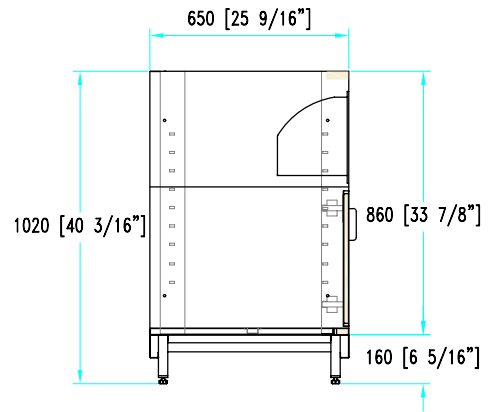

Coffee grounds hopper
with S/S hinged door below