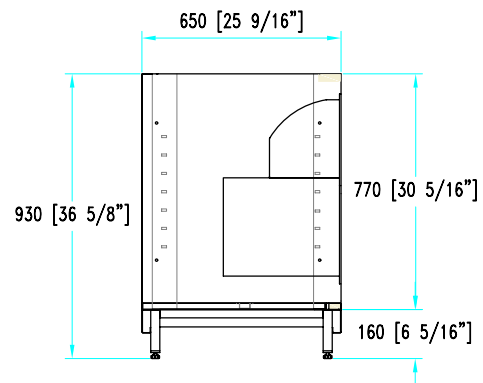

Double garbage hopper