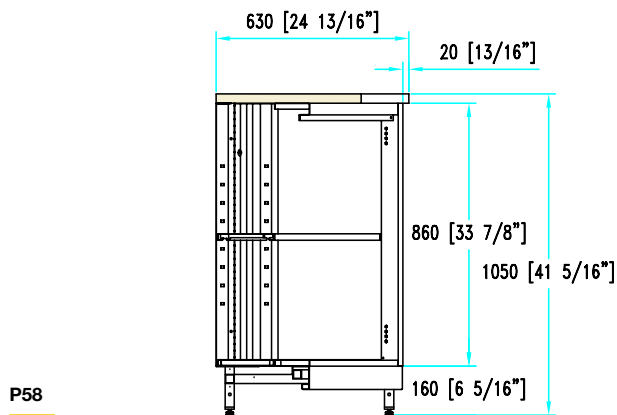

# Neutral corner units

with worktop  
without backsplash riser

**H 102**  
**P 58-65**

**P58**

Inside corner 90°

**P65**

Inside corner 90°

**P58**