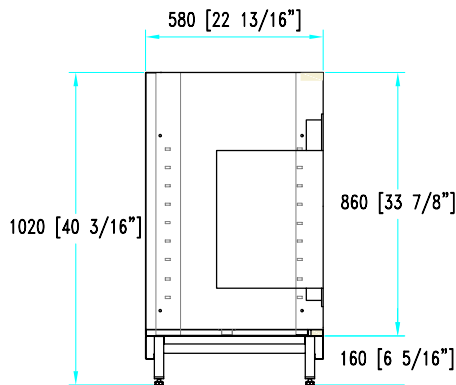

Single garbage hopper