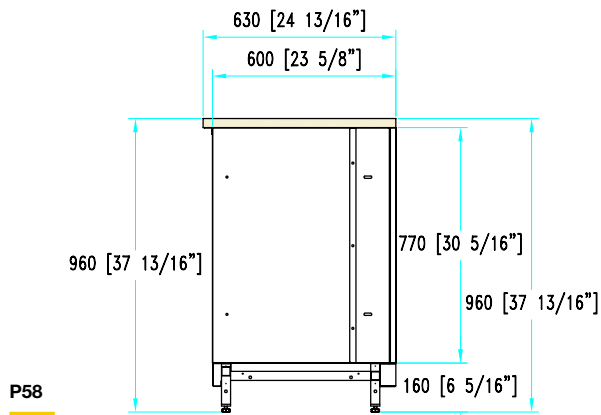

Neutral corner units with worktop without backsplash riser

H 93
P 58-65

P58

Inside corner 90°