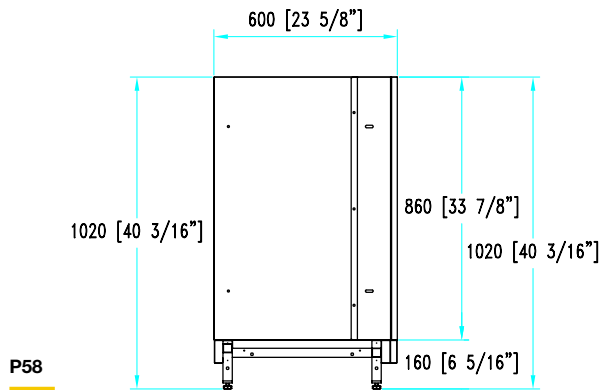

Outside corner 90°  
Open storage

**P65**

Outside corner 90°  
Open storage

**P58**

Outside corner 90°  
Stainless steel hinged door

**P65**

Outside corner 90°  
Stainless steel hinged door

# Neutral corner units without worktop

**H 102**  
**P 58-65**

**P58**

Inside corner 90°

**P65**

Inside corner 90°

**P58**

Outside corner 90°  
Open storage