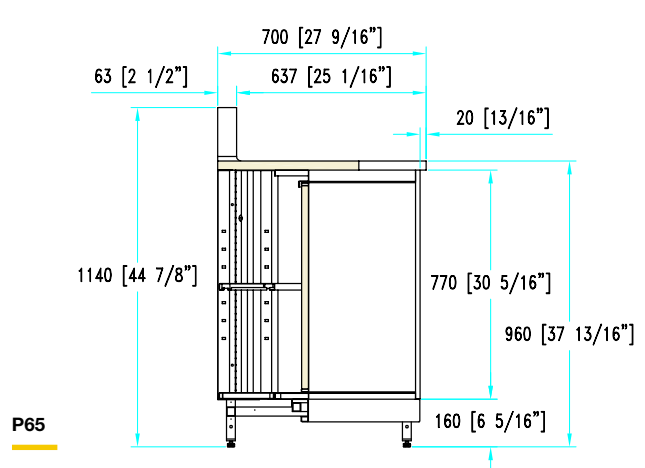

Outside corner 90°  
Open storage

**P65**

Outside corner 90°  
Open storage

**P58**

Outside corner 90°  
Stainless steel hinged door

**P65**

Outside corner 90°  
Stainless steel hinged door

# Neutral corner units without worktop

**H 102**  
**P 58-65**

**P58**

Inside corner 90°

**P65**

Inside corner 90°

**P58**

Outside corner 90°  
Open storage