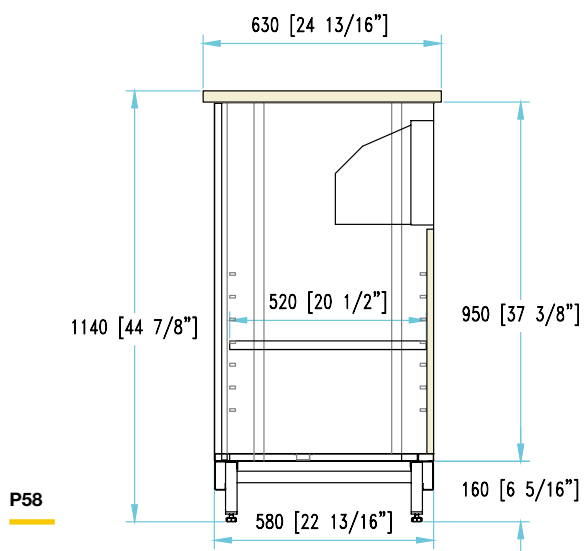

# Coffee machine back bar units

with hinged doors

with worktop

without backsplash riser

H 114

P 58-65