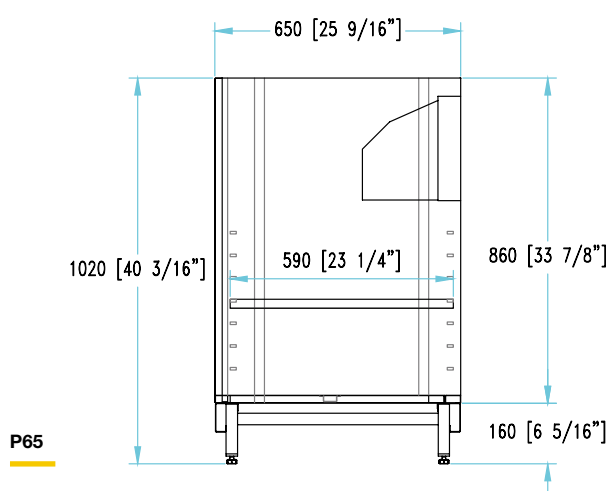

Coffee machine back bar units

open storage
without worktop

H 102
P 58-65