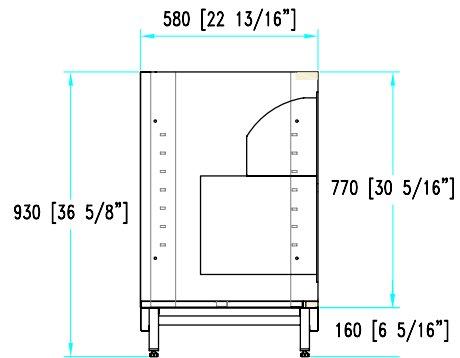

Double garbage hopper