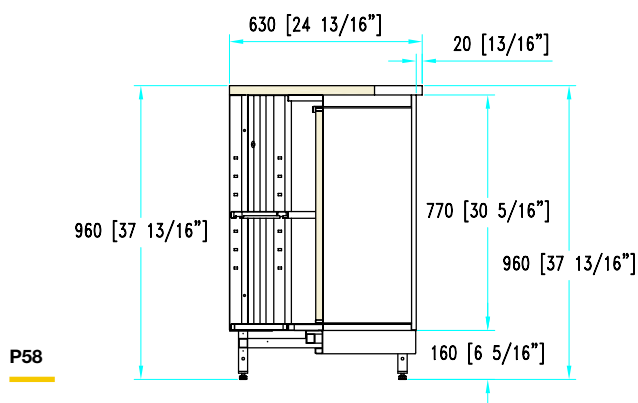

P58

Outside corner 90°
Stainless steel hinged door