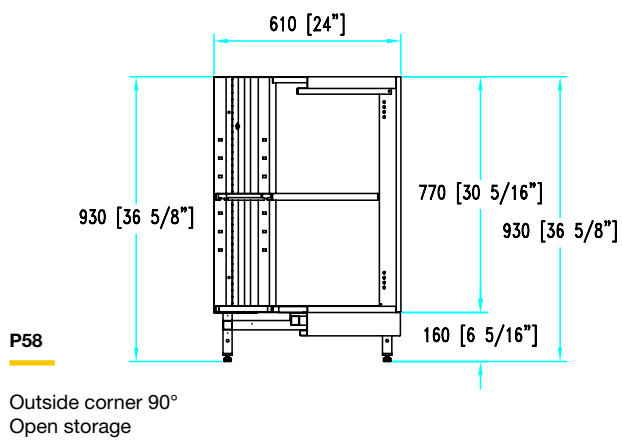

# Neutral corner units without worktop

**H 93**  
**P 58-65**