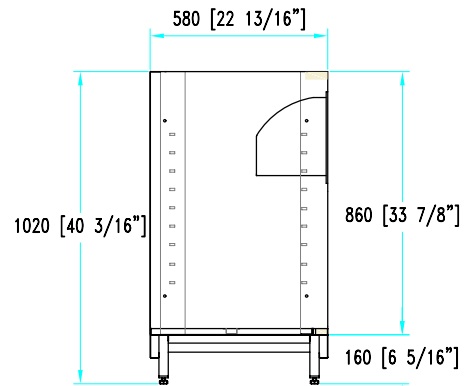

Coffee grounds hopper
and lower open storage compartment