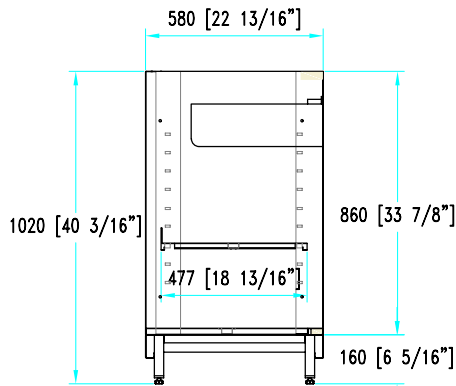

Special neutral units

stainless steel structure

H 102
P 58

Cash drawer unit with open storage compartment
Coffee drawer unit with open storage compartment