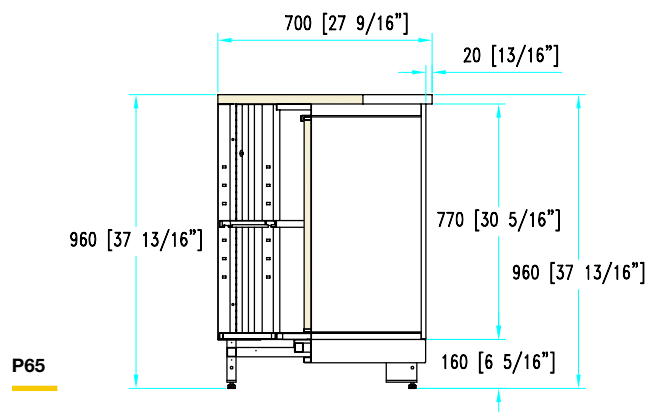

P65

Outside corner 90°
Stainless steel hinged door