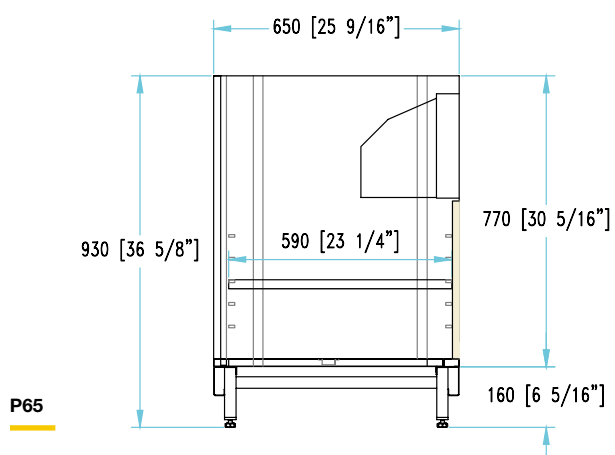

Coffee machine back bar units with hinged doors without worktop

H 93
P 58-65