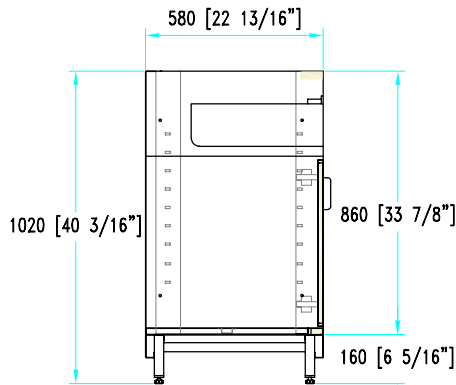

## stainless steel structure

**H 102**  
**P 58**

Cash drawer unit with open storage compartment  
Coffee drawer unit with open storage compartment

Coffee grounds hopper  
and lower open storage compartment