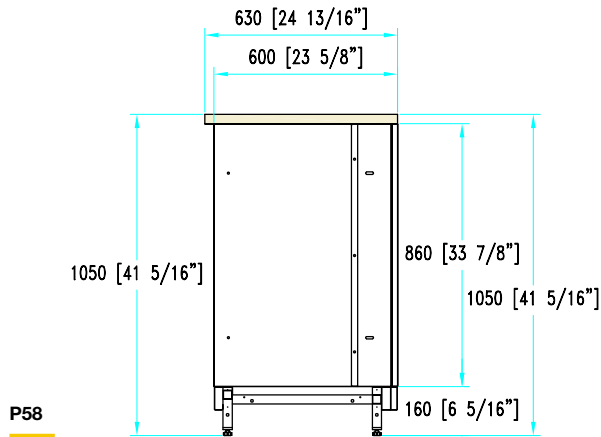

Neutral corner units

with worktop
without backsplash riser

H 102
P 58-65

P58

Inside corner 90°