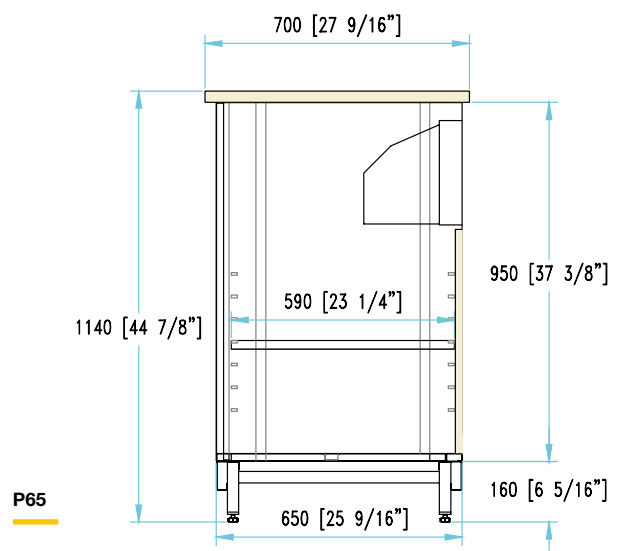

# Coffee machine back bar units

with hinged doors

with worktop

without backsplash riser

H 114

P 58-65