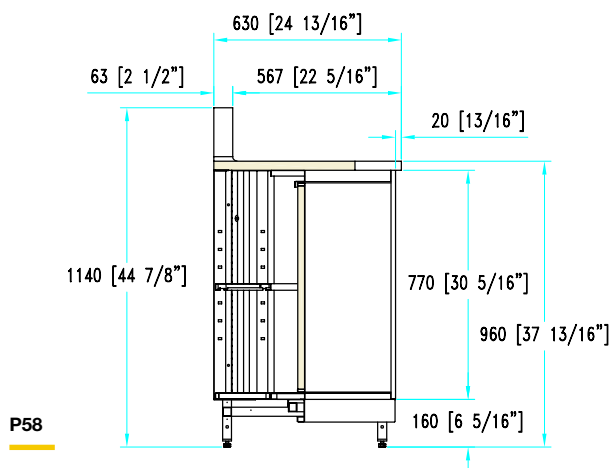

P58

Outside corner 90°
Stainless steel hinged door