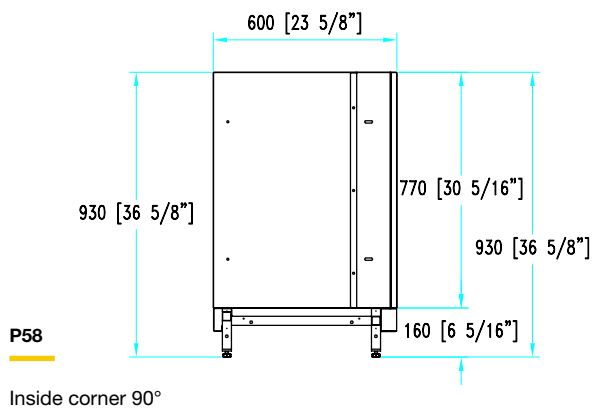

# Neutral corner units without worktop

**H 93**  
**P 58-65**