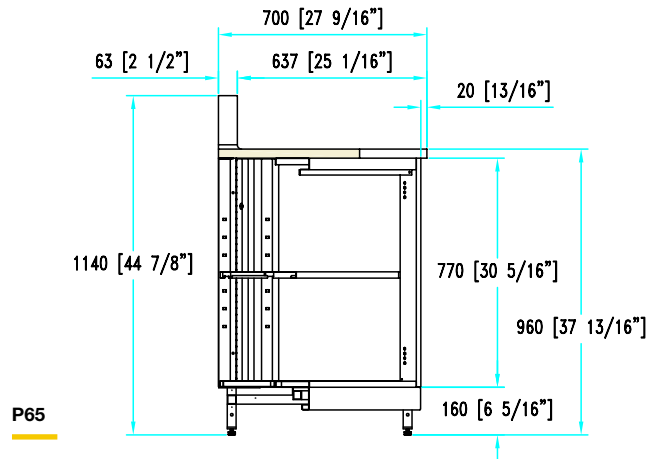

# Neutral corner units

with worktop  
with backsplash riser

**H 93**  
**P 58-65**

**P58**

Inside corner 90°

**P65**

Inside corner 90°

**P58**

Outside corner 90°  
Open storage

**P65**

Outside corner 90°  
Open storage

**P58**

Outside corner 90°  
Stainless steel hinged door

**P65**

Outside corner 90°  
Stainless steel hinged door