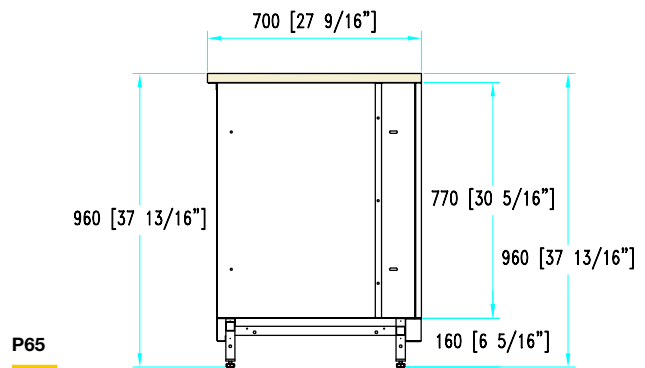

P65

Inside corner 90°