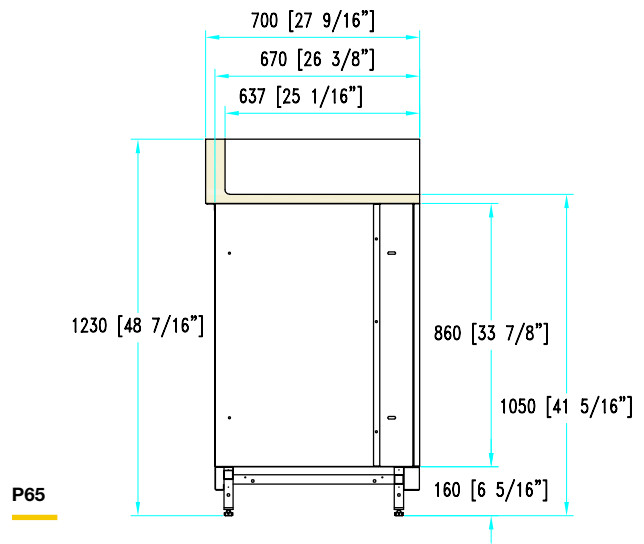

Outside corner 90°  
Open storage

**P65**

Outside corner 90°  
Open storage

**P58**

Outside corner 90°  
Stainless steel hinged door

**P65**

Outside corner 90°  
Stainless steel hinged door

# Neutral corner units

with worktop  
with backsplash riser

**H 102**  
**P 58-65**

**P58**

Inside corner 90°

**P65**

Inside corner 90°

**P58**