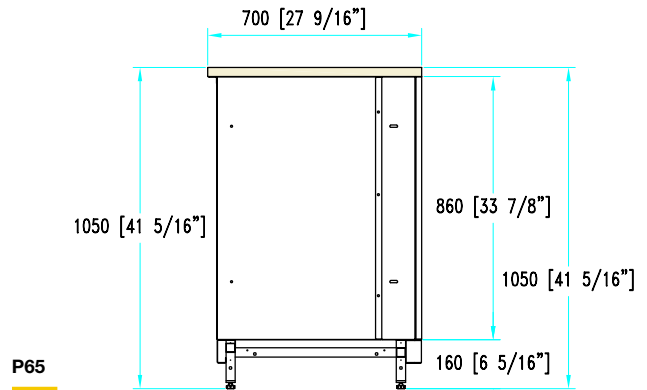

# Neutral corner units

with worktop  
without backsplash riser

**H 102**  
**P 58-65**

**P58**

Inside corner 90°

**P65**

Inside corner 90°

**P58**